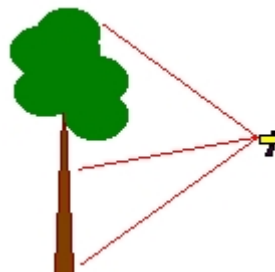

With its integrated digital compass / inclinometer, the **Contour XLR ic** is the total package for mapping and rough surveying. The Class 1 eye safe laser rangefinder accurately reports the distance, bearing and inclination to the selected target.

### Applications

The unit's combination of accuracy and long range performance are unsurpassed. Successfully range to cables at 175 meters, telephone poles at 400 meters and trees / buildings at a whopping 800 meters. And don't let bad weather slow you down! Simply switch to "poor weather mode" and cut through fog, rain, snow and dust. Use the sturdy monopod / yoke accessory for stabilizing long distance shots or adding precision to inclination measurements.

### How Does It Work?

The light-weight and waterproof package comes with a rechargeable, long life NiMH battery cartridge and charger, quality soft pack carrying case and detailed instruction manual.

Just a few examples of Contour's capabilities:

Calculate the slope or horizontal distance between any two remote targets

Determine the area and perimeter of lakes or fields while standing either on the perimeter or in the center of the area

Measure tree or object heights using a two or three point method