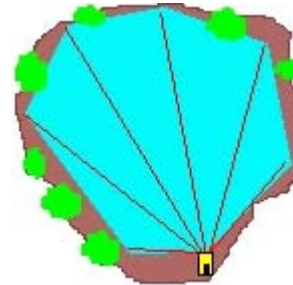

With its integrated digital compass / inclinometer, the **Contour XLR ic** is the total package for mapping and rough surveying. The Class 1 eye safe laser rangefinder accurately reports the distance, bearing and inclination to the selected target.

Calculate the slope or horizontal distance between any two remote targets

Determine the area and perimeter of lakes or fields while standing either on the perimeter or in the center of the area

Measure tree or object heights using a two or three point method