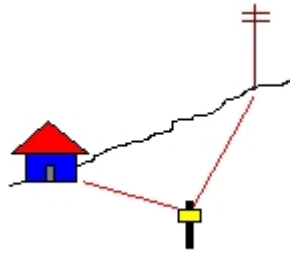

With its integrated digital compass / inclinometer, the **Contour XLR ic** is the total package for mapping and rough surveying. The Class 1 eye safe laser rangefinder accurately reports the distance, bearing and inclination to the selected target.

### Applications

The unit's combination of accuracy and long range performance are unsurpassed. Successfully range to cables at 175 meters, telephone poles at 400 meters and trees / buildings at a whopping 800 meters. And don't let bad weather slow you down! Simply switch to "poor weather mode" and cut through fog, rain, snow and dust. Use the sturdy monopod / yoke accessory for stabilizing long distance shots or adding precision to inclination measurements.

Calculate the slope or horizontal distance between any two remote targets

Determine the area and perimeter of lakes or fields while standing either on the perimeter or in the center of the area

Measure tree or object heights using a two or three point method