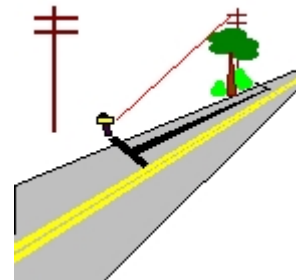

With its integrated digital compass / inclinometer, the **Contour XLR ic** is the total package for mapping and rough surveying. The Class 1 eye safe laser rangefinder accurately reports the distance, bearing and inclination to the selected target.

### Applications

The unit's combination of accuracy and long range performance are unsurpassed. Successfully range to cables at 175 meters, telephone poles at 400 meters and trees / buildings at a whopping 800 meters. And don't let bad weather slow you down! Simply switch to "poor weather mode" and cut through fog, rain, snow and dust. Use the sturdy monopod / yoke accessory for stabilizing long distance shots or adding precision to inclination measurements.

Calculate the slope or horizontal distance between any two remote targets

Determine the area and perimeter of lakes or fields while standing either on the perimeter or in the center of the area

Measure tree or object heights using a two or three point method